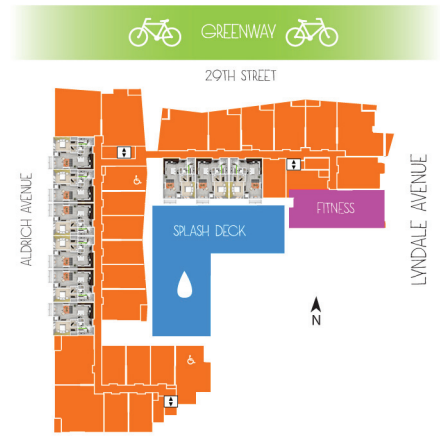

BI

721-727 Square Feet

Notes \_\_\_\_\_

\_\_\_\_\_

\_\_\_\_\_

\_\_\_\_\_

LIME

2904 Lyndale Avenue South  
 Minneapolis, MN 55408  
 612-259-3600  
 LimeApartments.com