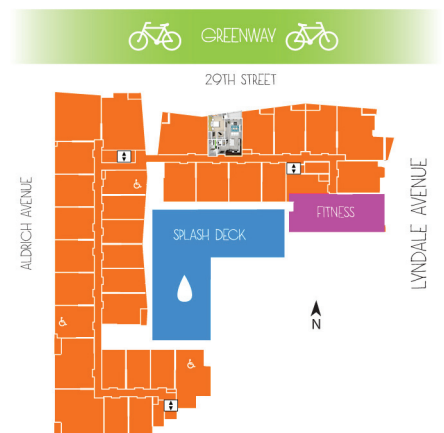

B3

701 Square Feet

Notes \_\_\_\_\_  
\_\_\_\_\_  
\_\_\_\_\_  
\_\_\_\_\_

2904 Lyndale Avenue South  
Minneapolis, MN 55408  
612-259-3600  
LimeApartments.com

LIME