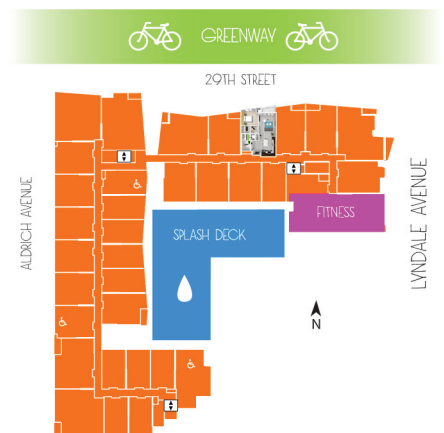

# B4

749 Square Feet

Notes \_\_\_\_\_  
\_\_\_\_\_  
\_\_\_\_\_  
\_\_\_\_\_

2904 Lyndale Avenue South  
Minneapolis, MN 55408  
612-259-3600  
LimeApartments.com

# LIME