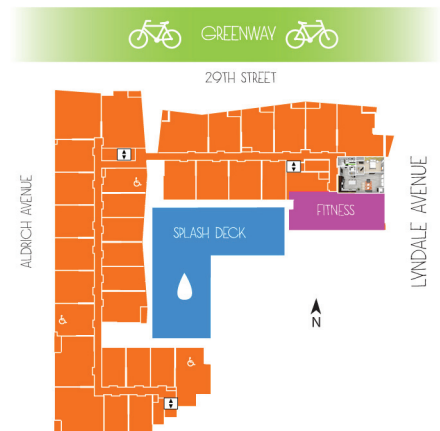

# B5

753 Square Feet

# LIME

Notes \_\_\_\_\_  
\_\_\_\_\_  
\_\_\_\_\_  
\_\_\_\_\_

2904 Lyndale Avenue South  
Minneapolis, MN 55408  
612-259-3600  
LimeApartments.com