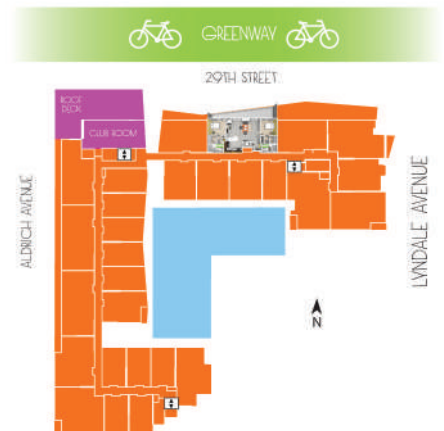

DI

931 Square Feet

Notes _____

2904 Lyndale Avenue South
Minneapolis, MN 55408
612-259-3600
LimeApartments.com

LIME

D2

1171 Square Feet

Notes _____

2904 Lyndale Avenue South
Minneapolis, MN 55408
612-259-3600
LimeApartments.com

LIME

D3

1075 Square Feet

Notes _____

LIME

2904 Lyndale Avenue South
Minneapolis, MN 55408
612-259-3600
LimeApartments.com

D4

1204 Square Feet

Notes _____

LIME

2904 Lyndale Avenue South
Minneapolis, MN 55408
612-259-3600
LimeApartments.com